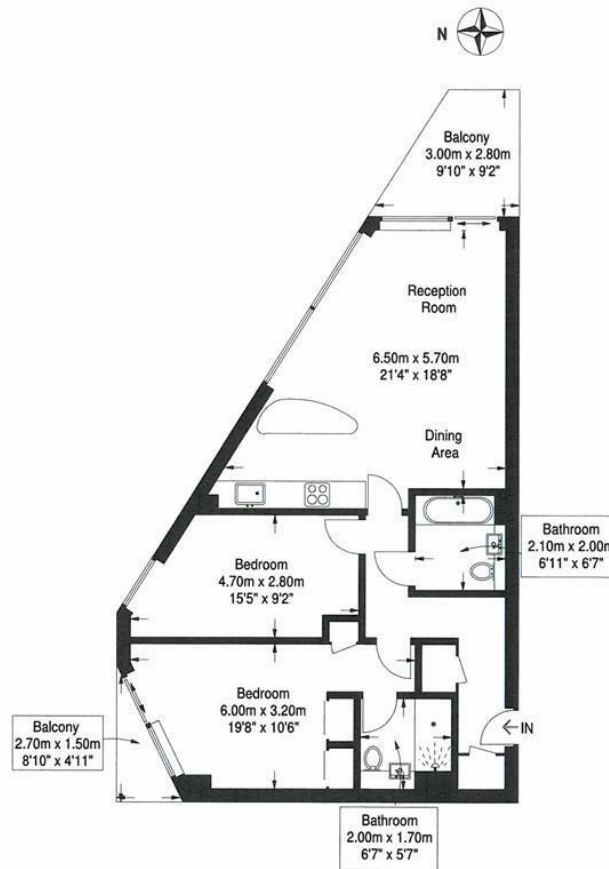

First Floor

Approximate Gross Internal Area
78.2 sq m / 842 sq ft
External Area = 9.2 sqm / 99 sq ft